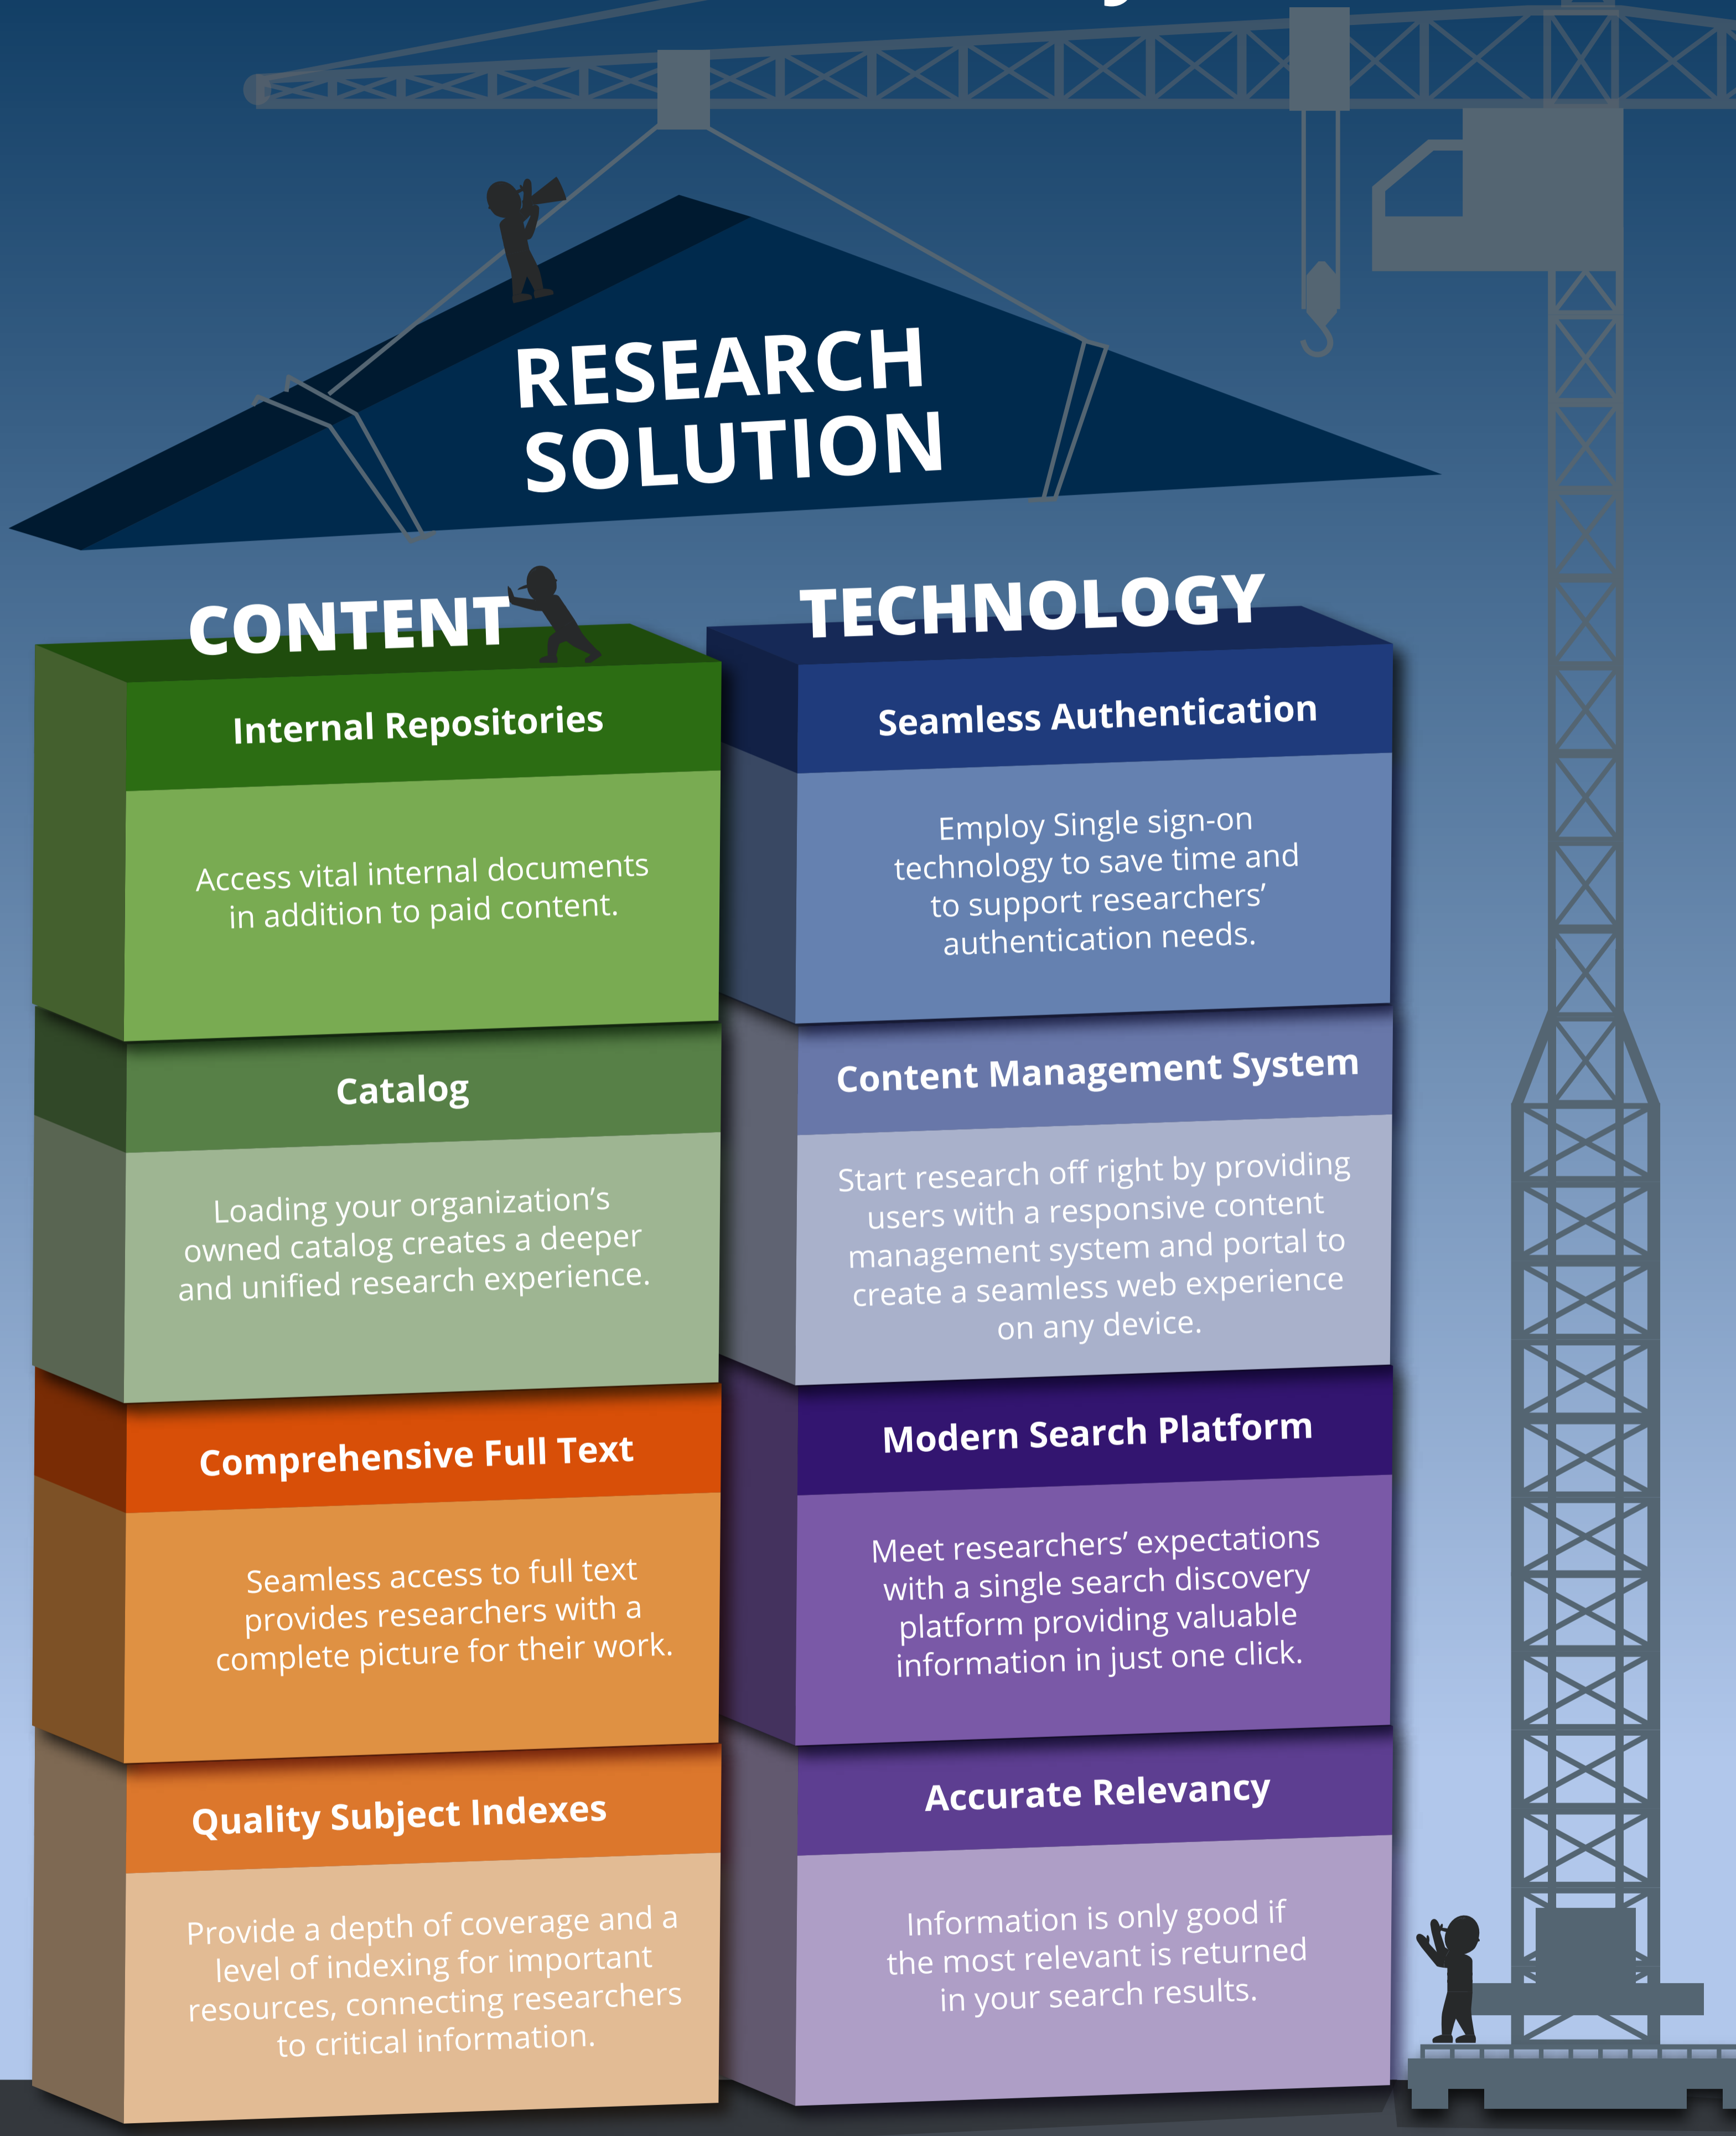

What does it take to build the best research solution for your users?

RESEARCH SOLUTION

CONTENT

Internal Repositories

Access vital internal documents in addition to paid content.

Catalog

Loading your organization's owned catalog creates a deeper and unified research experience.

Comprehensive Full Text

Seamless access to full text provides researchers with a complete picture for their work.

Quality Subject Indexes

Provide a depth of coverage and a level of indexing for important resources, connecting researchers to critical information.

Modern Search Platform

Meet researchers' expectations with a single search discovery platform providing valuable information in just one click.

Accurate Relevancy

Information is only good if the most relevant is returned in your search results.

The EBSCO research solution supports the need of researchers to easily unearth critical information through a streamlined research portal, an integrated discovery and search platform, and authentication technology.