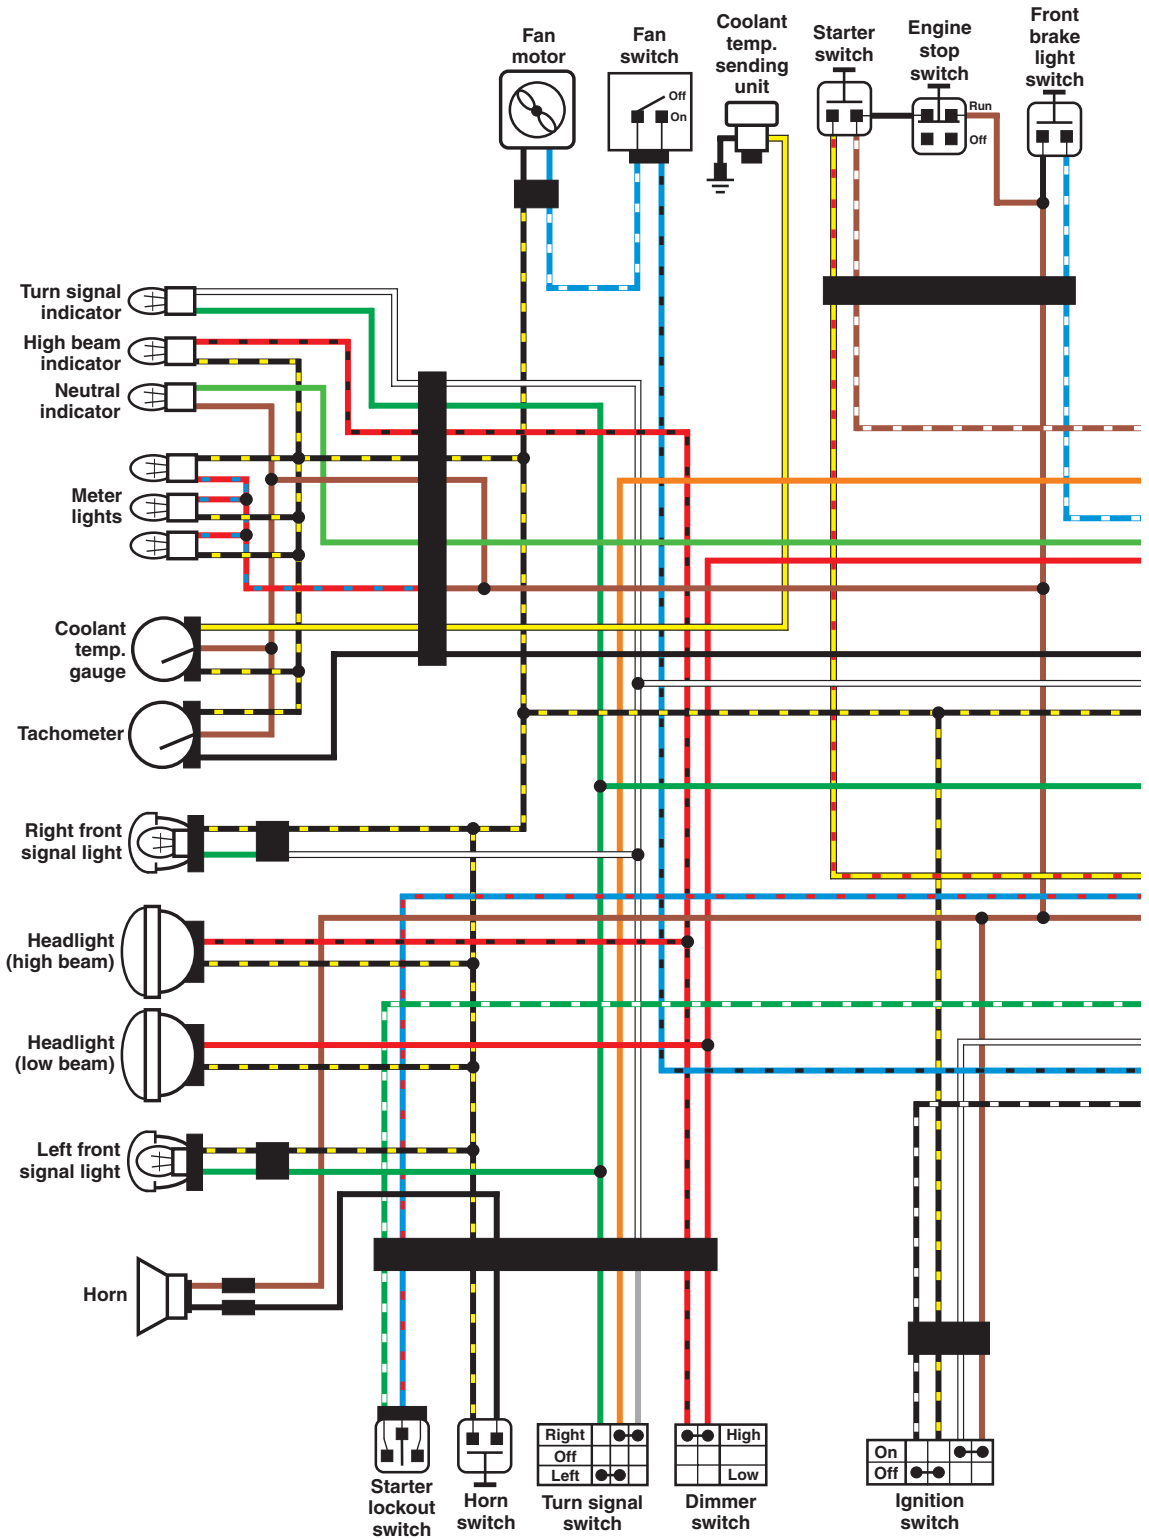

KLR650 (2008-ON)

Copyright of Kawasaki KLR650, 2008-2017 is the property of Haynes North America, Inc. and its content may not be copied or emailed to multiple sites or posted to a listserv without the copyright holder's express written permission. However, users may print, download, or email articles for individual use.